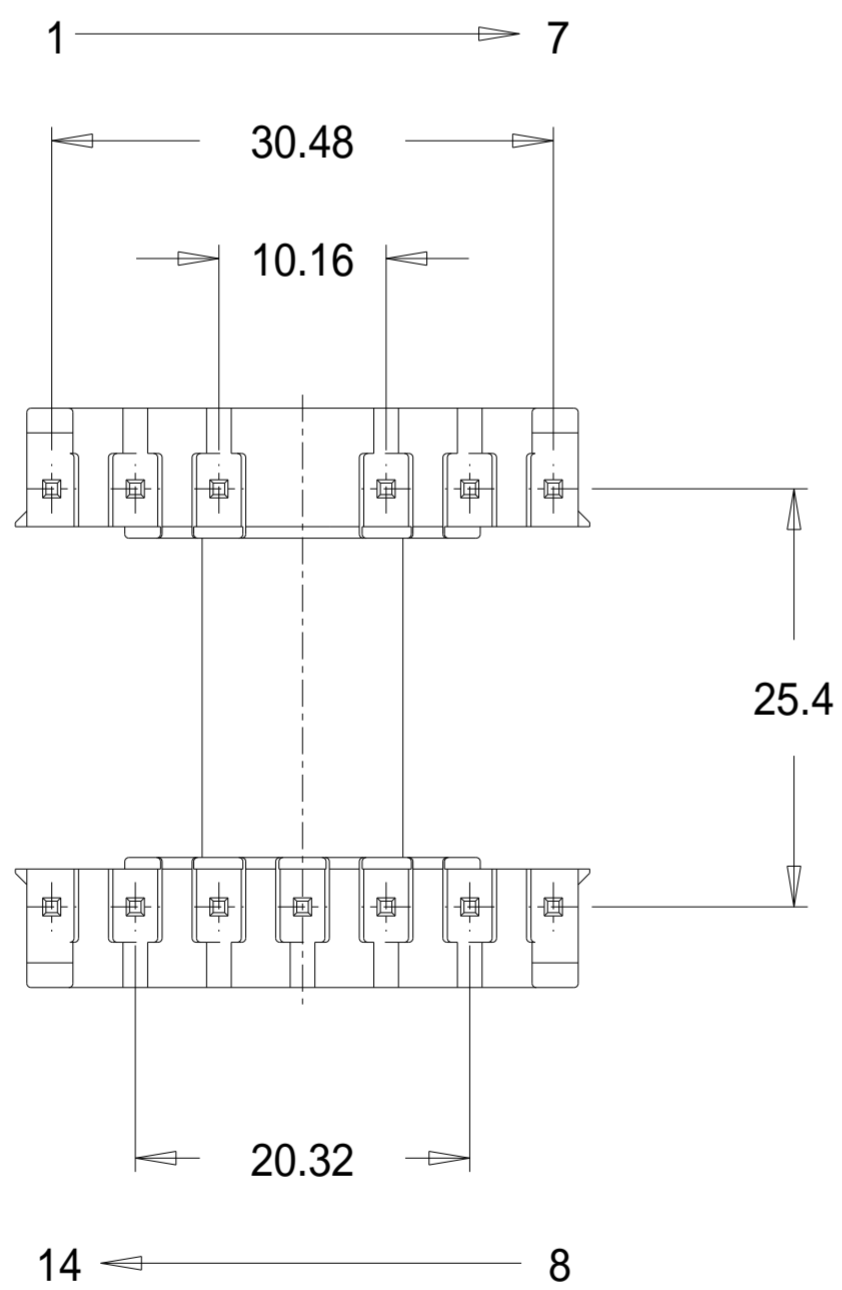

Part No. FD6970
 ETD 29/16/10 Horizontal Bobbin

Dimensions in millimetres.