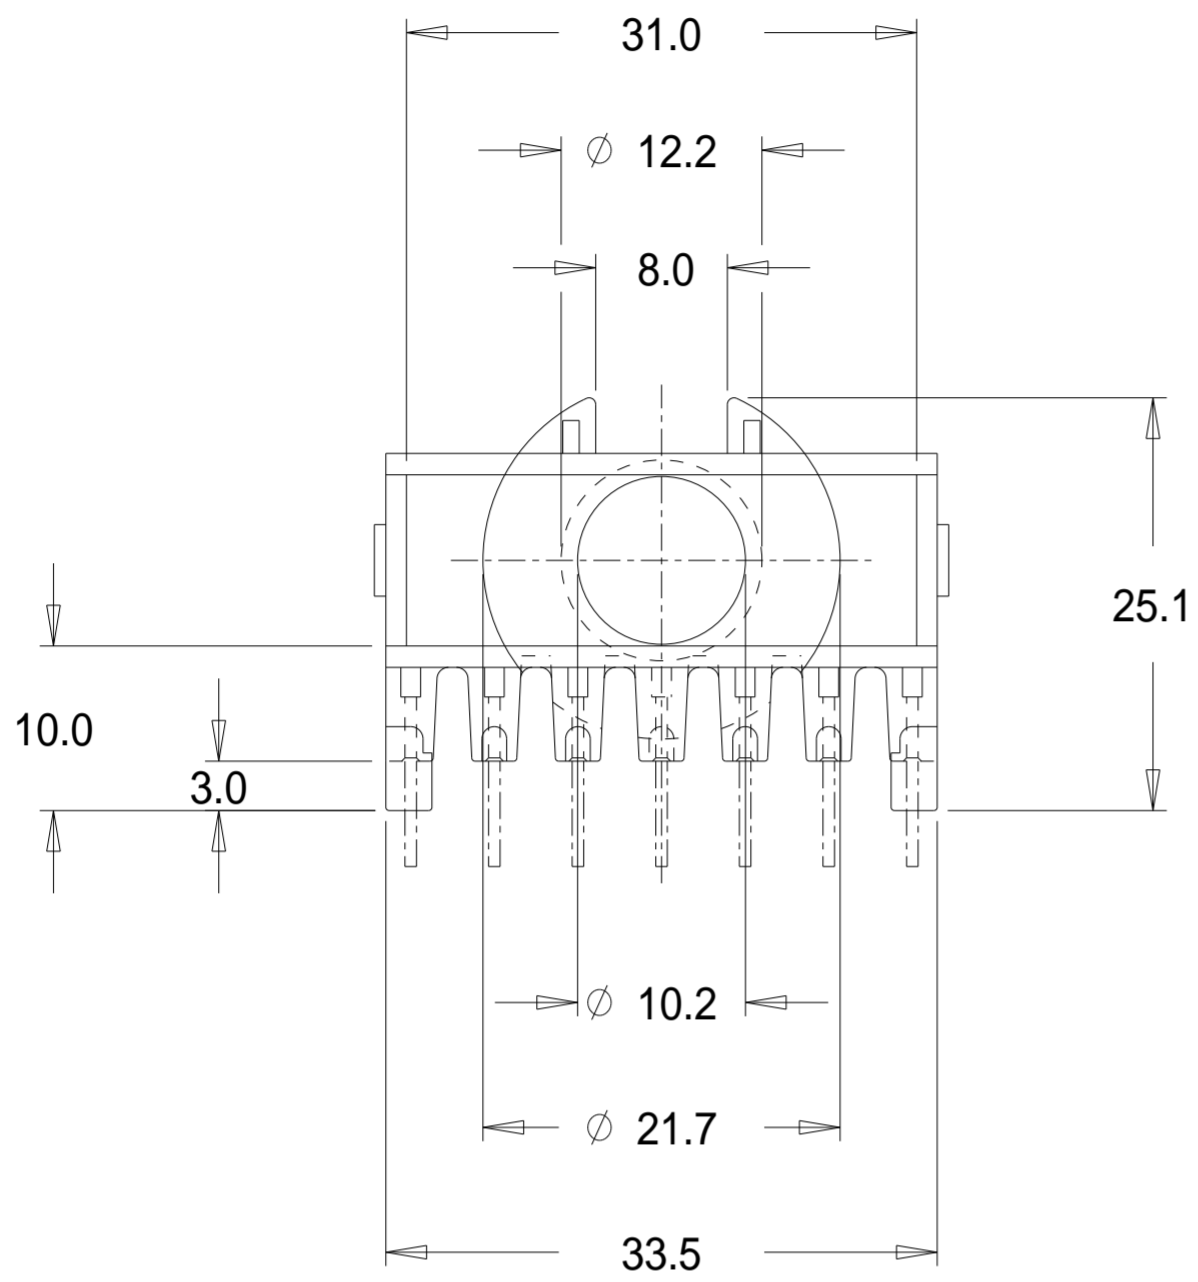

Part No. FD6970
 ETD 29/16/10 Horizontal Bobbin

Dimensions in millimetres.