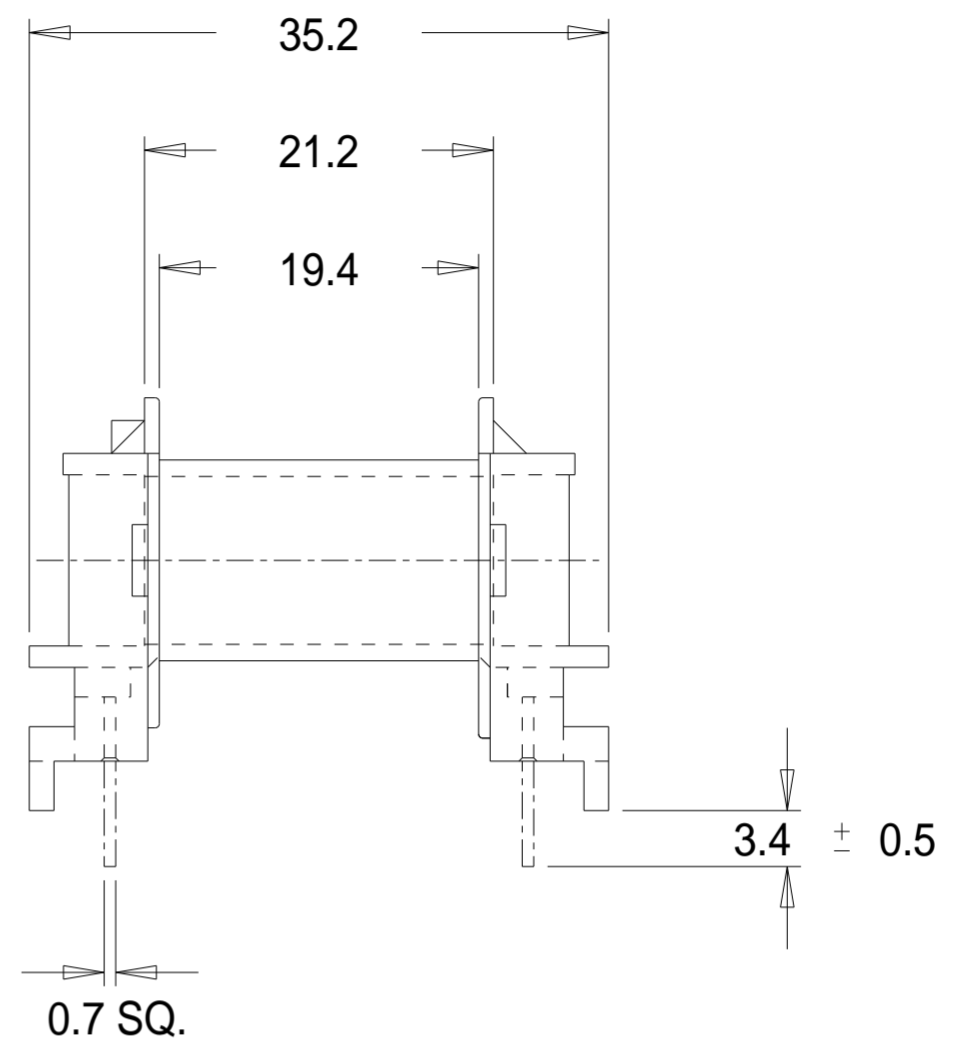

Part No. FD6970
 ETD 29/16/10 Horizontal Bobbin

Dimensions in millimetres.